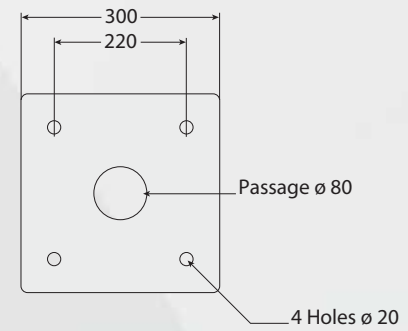

- Motorway
- Car park
- Industry-Tertiary
- Hospital/Clinic
- Residential/sme-smi
- Controlled access
- Anti-Vandalism
- Bridge/Tunnel

SUPPORT FEET

**BCA designer and manufacturer
of boundary access control equipment**

Support feet installation

PS VL/PL anchoring sole

PS VL and PS CR anchoring sole

PS VL/PL

PS CR

PS VL

Your installer: