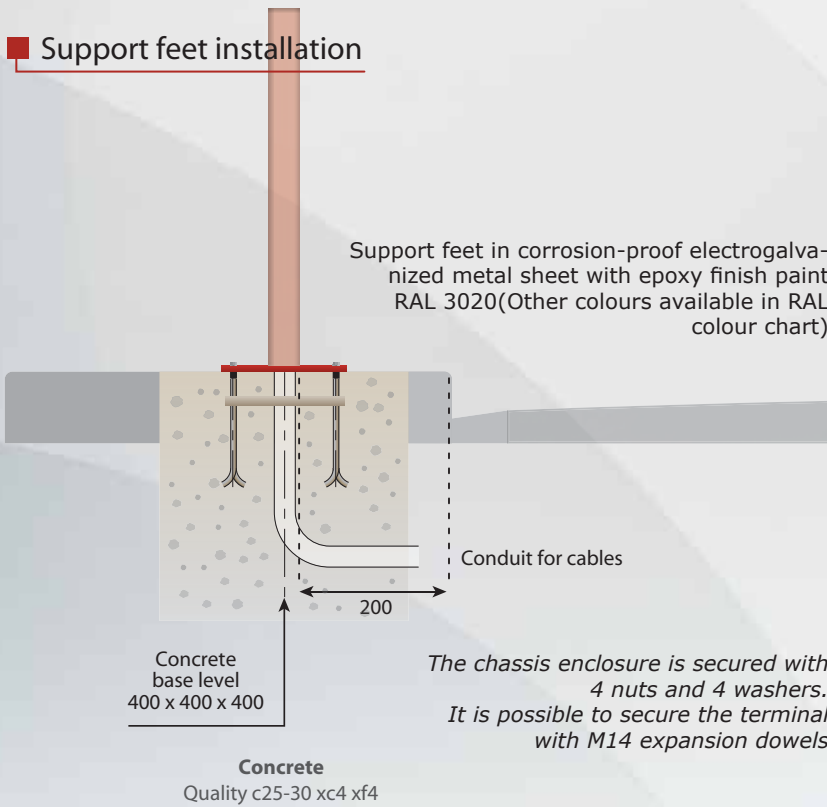

- Motorway
- Car park
- Industry-Tertiary
- Hospital/Clinic
- Residential/sme-smi
- Controlled access
- Anti-Vandalism
- Bridge/Tunnel

SUPPORT FEET

**BCA designer and manufacturer
of boundary access control equipment**

Support feet installation

PS VL/PL anchoring sole

PS VL and PS CR anchoring sole

PS VL/PL

PS CR

PS VL

Your installer: