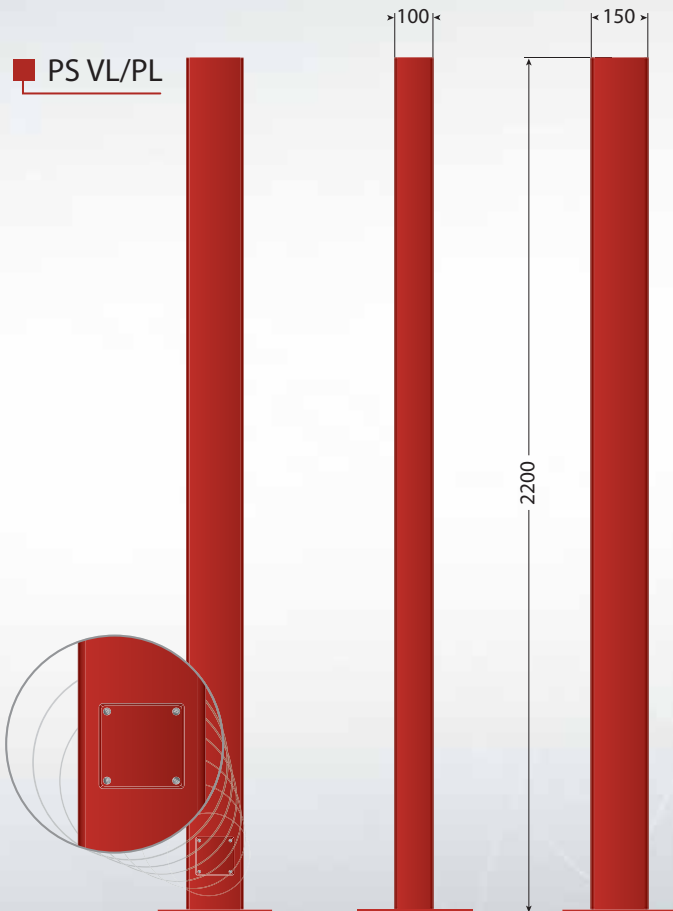

Support feet installation

PS VL/PL anchoring sole

PS VL and PS CR anchoring sole

PS VL/PL

PS CR

PS VL

Your installer: